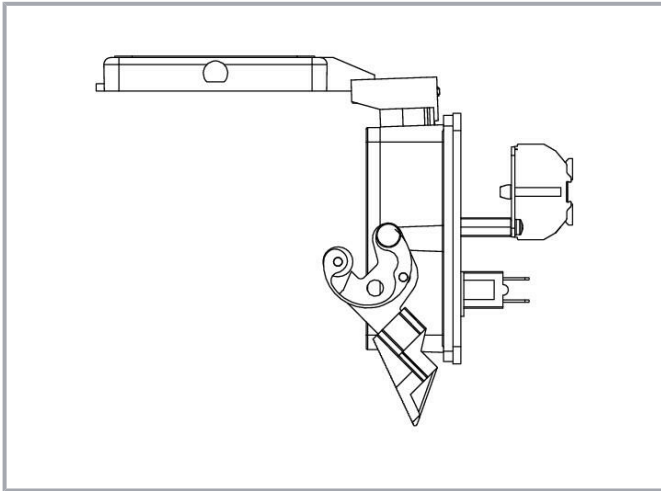

Data sheet | Item number: 8000-100/1000-362

Bulkhead Interface Port – duplex GFI outlet with RJ45 interface connection

www.wago.com/8000-100_1000-362

Subject to changes. Please also observe the further product documentation!

Data

Mechanical data

Color	Gray
Housing material	Aluminum

Connection data

Connection technology: communication/fieldbus	Duplex GFI outlet with RJ45 interface connection
---	--

Commercial data

Packaging type	Box
Country of origin	USA