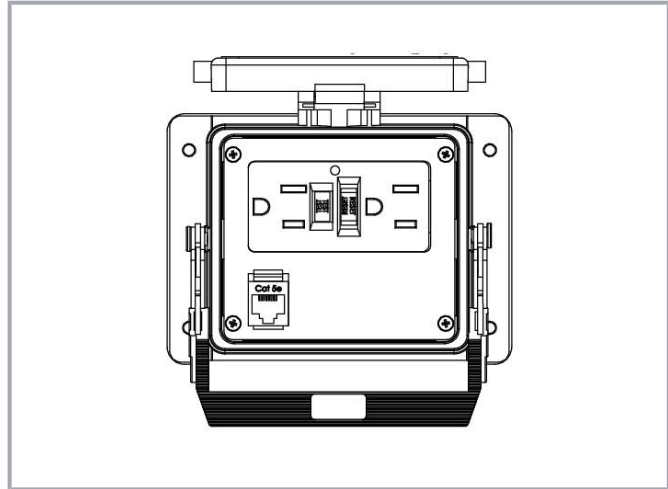

Data sheet | Item number: 8000-100/1000-362

Bulkhead Interface Port – duplex GFI outlet with RJ45 interface connection

www.wago.com/8000-100_1000-362

Subject to changes. Please also observe the further product documentation!

Data

Mechanical data

Color	Gray
Housing material	Aluminum

Connection data

Connection technology: communication/fieldbus	Duplex GFI outlet with RJ45 interface connection
---	--

Commercial data

Packaging type	Box
Country of origin	USA